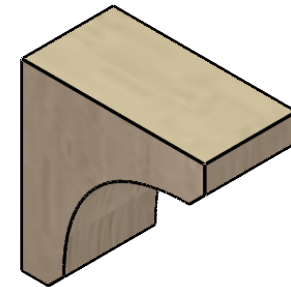

# ITEM NUMBER: CORU02X04X04LGYRCPR

2"W X 4"D X 4"H SERIES 1 CLASSIC LEGACY ROUGH CEDAR TIMBERTHANE  
FAUX WOOD CORBEL, PRIMED

**SIDE PROFILE**

**FRONT PROFILE**

**ISOMETRIC**

EKENA MILLWORK  
2300 WEST MAIN ST.  
CLARKSVILLE, TX 75426  
TOLL FREE: 866-607-0453  
WWW.EKENAMILLWORK.COM