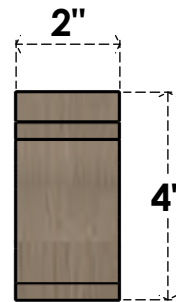

# ITEM NUMBER: CORU02X04X04LGYRCPR

2"W X 4"D X 4"H SERIES 1 CLASSIC LEGACY ROUGH CEDAR TIMBERTHANE  
FAUX WOOD CORBEL, PRIMED

**SIDE PROFILE**

**FRONT PROFILE**

**ISOMETRIC**

EKENA MILLWORK  
2300 WEST MAIN ST.  
CLARKSVILLE, TX 75426  
TOLL FREE: 866-607-0453  
WWW.EKENAMILLWORK.COM