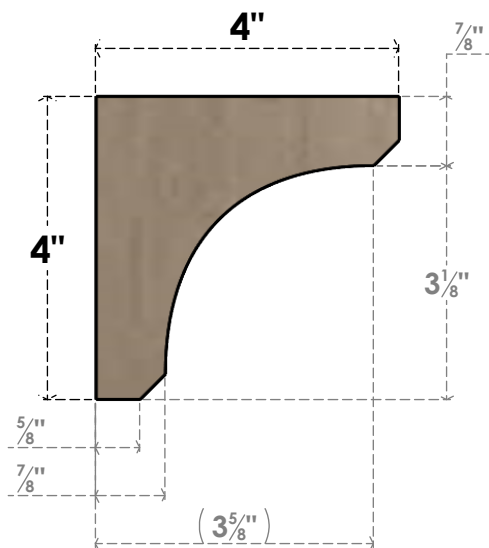

# ITEM NUMBER: CORU02X04X04LGYRCPR

2"W X 4"D X 4"H SERIES 1 CLASSIC LEGACY ROUGH CEDAR TIMBERTHANE  
FAUX WOOD CORBEL, PRIMED

**SIDE PROFILE**

**FRONT PROFILE**

**ISOMETRIC**

EKENA MILLWORK  
2300 WEST MAIN ST.  
CLARKSVILLE, TX 75426  
TOLL FREE: 866-607-0453  
WWW.EKENAMILLWORK.COM

NOTES

1. INSTALLATION TO BE COMPLETED IN ACCORDANCE WITH MANUFACTURER'S SPECIFICATIONS.
2. DRAWING MAY NOT BE TO SCALE
3. THIS DRAWING IS INTENDED FOR DESIGN AND PLANNING PURPOSES ONLY.
4. ALL INFORMATION CONTAINED HEREIN WAS CURRENT AT THE TIME OF DEVELOPMENT BUT MUST BE REVIEWED AND APPROVED BY THE PRODUCT MANUFACTURER TO BE CONSIDERED ACCURATE.
5. TIMBERTHANE ARCHITECTURAL PRODUCTS ARE MADE FROM HIGH DENSITY URETHANE AND COME FACTORY PRIMED